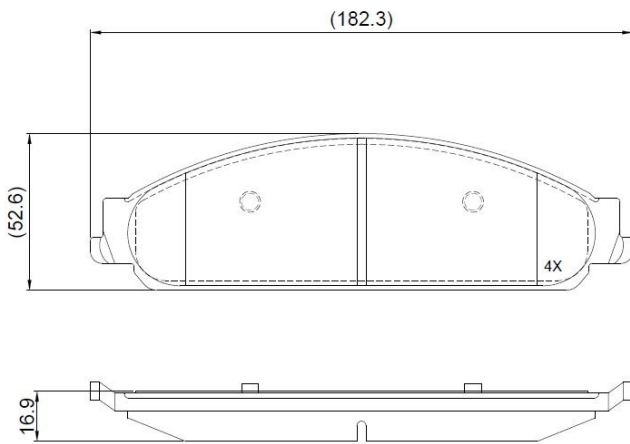

Make: MERCURY

Model: Sable

Part Number: ADB02568

Vehicle Manufacturing/Engine:

ADB02568

Specifications

Fitting Position	:	Front
Model Date	:	08-Sep
Or. Caliper	:	

WVA	:	
FMSI	:	D1070
Length	:	182.3
Width	:	52.6
Thickness	:	16.9