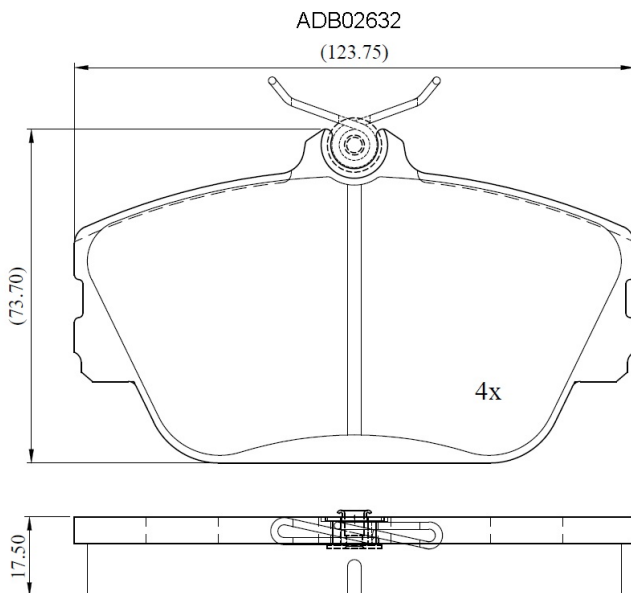

Make: MERCURY

Model: Sable

Part Number: ADB02632

Vehicle Manufacturing/Engine:

Specifications

Fitting Position	:	Front
Model Date	:	01-May

Or. Caliper	:	
WVA	:	
FMSI	:	D598
Length	:	123.75
Width	:	73.7
Thickness	:	17.5