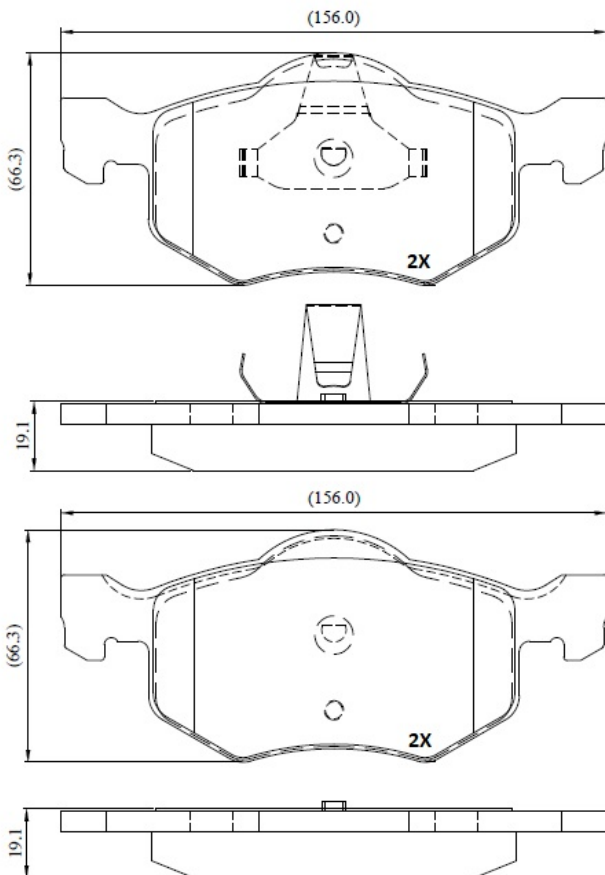

Make: MERCURY

Model: TRUCK Mariner Hybrid

Part Number: ADB02724

Vehicle Manufacturing/Engine:

ADB02724

Specifications

Fitting Position

:

Front

Model Date	:	07-
Or. Caliper	:	
WVA	:	
FMSI	:	7719-D843
Length	:	156
Width	:	66.3
Thickness	:	19.1