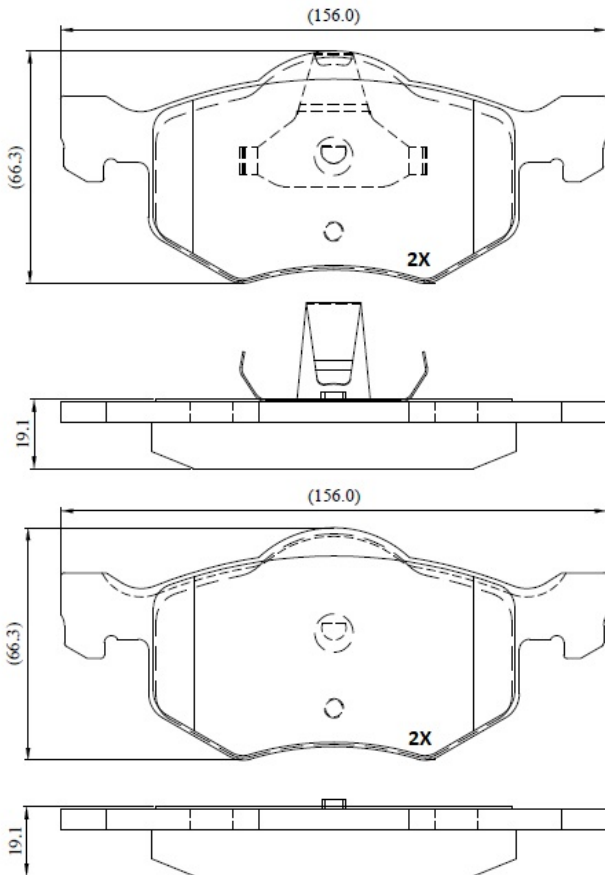

Make: MERCURY

Model: TRUCK Mariner

Part Number: ADB02724

Vehicle Manufacturing/Engine:

ADB02724

Specifications

Fitting Position

:

Front

Model Date	:	05-Jul
Or. Caliper	:	
WVA	:	
FMSI	:	7719-D843
Length	:	156
Width	:	66.3
Thickness	:	19.1