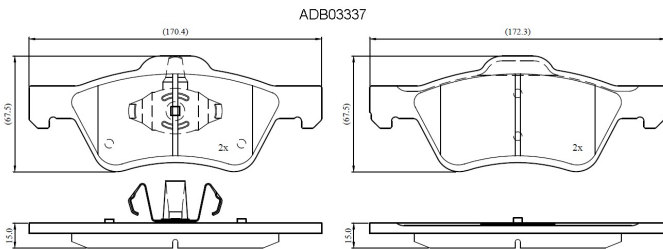

Make: MERCURY

Model: TRUCK Mariner

Part Number: ADB03337

Vehicle Manufacturing/Engine:

Specifications

Fitting Position	:	FRONT
Model Date	:	08-Nov
Or. Caliper	:	
WVA	:	
FMSI	:	7950-D1047
Length	:	170.4/172.3
Width	:	67.5

Thickness

:

15