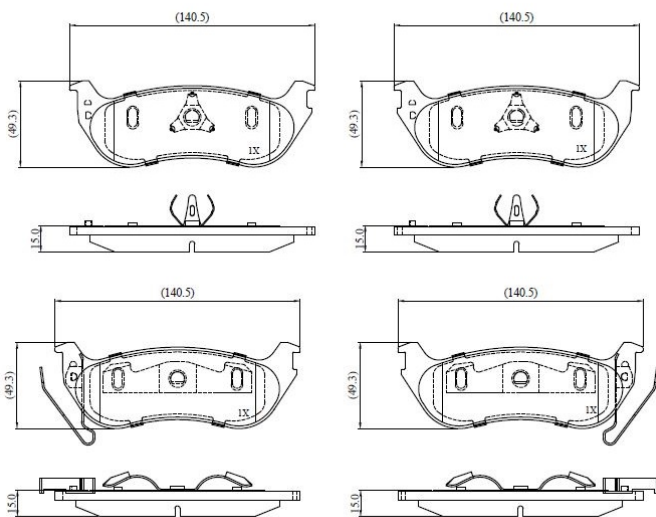

Make: MERCURY

Model: TRUCK

Part Number: ADB02562

Vehicle Manufacturing/Engine:

ADB02562

Specifications

Fitting Position	:	Rear
Model Date	:	06-Aug

Or. Caliper	:	
WVA	:	
FMSI	:	D1109
Length	:	140.5
Width	:	49.3
Thickness	:	15