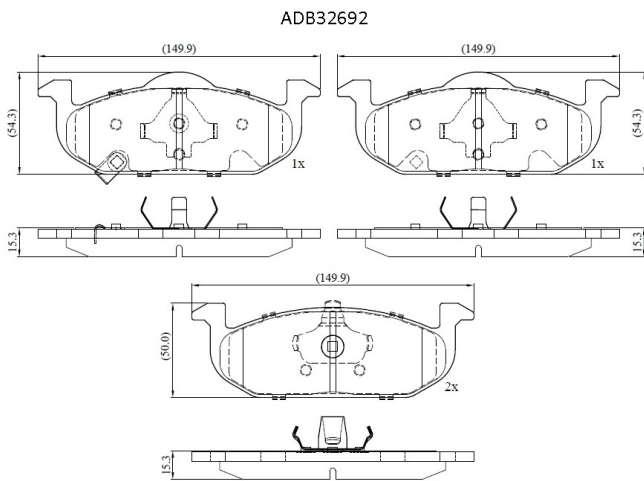

Make: MG

Model: MG 3

Part Number: ADB32692

Vehicle Manufacturing/Engine:

Specifications

Fitting Position	:	Front
Model Date	:	2011-
Or. Caliper	:	

WVA	:	
FMSI	:	
Length	:	150
Width	:	49.8
Thickness	:	15.6