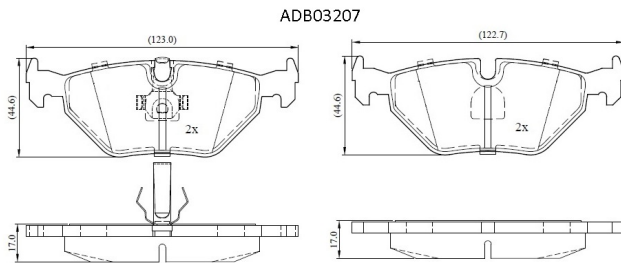

Make: MG

Model: MG 6 Hatchback

Part Number: ADB03207

Vehicle Manufacturing/Engine:

Specifications

Fitting Position	:	Rear
Model Date	:	2010-
Or. Caliper	:	
WVA	:	21934
FMSI	:	
Length	:	123.0/122.7
Width	:	44.6/44.4

Thickness

:

17