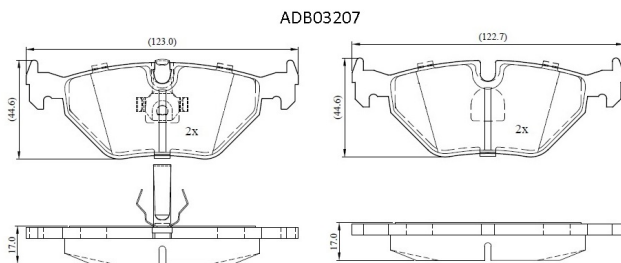

Make: MG

Model: MG 6 Saloon

Part Number: ADB03207

Vehicle Manufacturing/Engine:

Specifications

| | | |
|-------------------------|---|-------------|
| Fitting Position | : | Rear |
| Model Date | : | 2010- |
| Or. Caliper | : | |
| WVA | : | 21934 |
| FMSI | : | |
| Length | : | 123.0/122.7 |
| Width | : | 44.6/44.4 |

Thickness

:

17