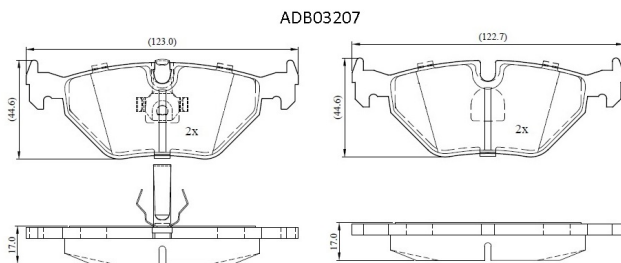

Make: MG

Model: MG 6 Saloon

Part Number: ADB03207

Vehicle Manufacturing/Engine:

Specifications

Fitting Position	:	Rear
Model Date	:	2012-
Or. Caliper	:	
WVA	:	21934
FMSI	:	
Length	:	123.0/122.7
Width	:	44.6/44.4

Thickness

:

17