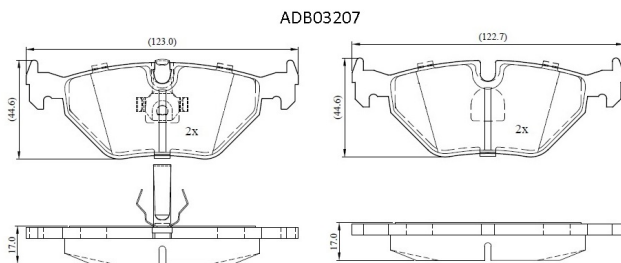

Make: MG

Model: MG X-POWER

Part Number: ADB03207

Vehicle Manufacturing/Engine:

Specifications

Fitting Position	:	Rear
Model Date	:	2005-2008
Or. Caliper	:	
WVA	:	21934
FMSI	:	
Length	:	123.0/122.7
Width	:	44.6/44.4

Thickness

:

17