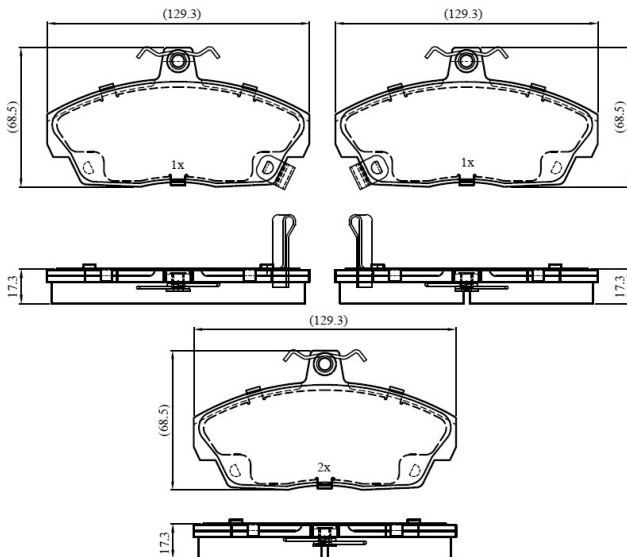

Make: MG

Model: MG ZR

Part Number: ADB33286

Vehicle Manufacturing/Engine:

ADB33286

Specifications

Fitting Position	:	Front
Model Date	:	2002-2005

Or. Caliper	:	
WVA	:	21515
FMSI	:	
Length	:	129.3
Width	:	68.5
Thickness	:	17.3