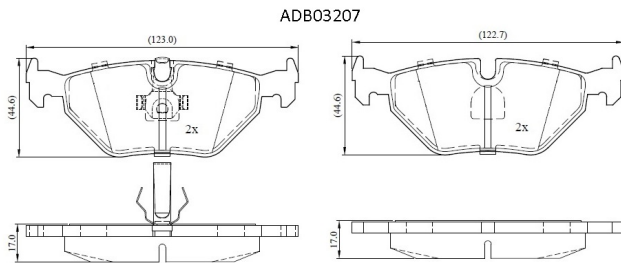

Make: MG

Model: MG ZT

Part Number: ADB03207

Vehicle Manufacturing/Engine:

Specifications

Fitting Position	:	Rear
Model Date	:	2002-2005
Or. Caliper	:	
WVA	:	21934
FMSI	:	
Length	:	123.0/122.7
Width	:	44.6/44.4

Thickness

:

17