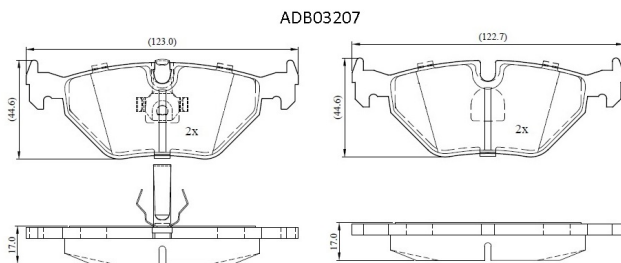

Make: MG

Model: MG ZT

Part Number: ADB03207

Vehicle Manufacturing/Engine:

Specifications

Fitting Position	:	Rear
Model Date	:	2001-2005
Or. Caliper	:	
WVA	:	21934
FMSI	:	
Length	:	123.0/122.7
Width	:	44.6/44.4

Thickness

:

17