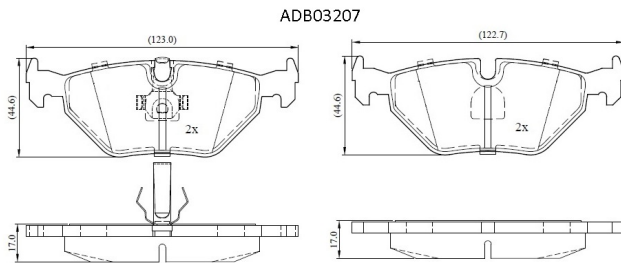

Make: MG

Model: MG ZT

Part Number: ADB03207

Vehicle Manufacturing/Engine:

Specifications

Fitting Position	:	Rear
Model Date	:	2003-2005
Or. Caliper	:	
WVA	:	21934
FMSI	:	
Length	:	123.0/122.7
Width	:	44.6/44.4

Thickness

:

17