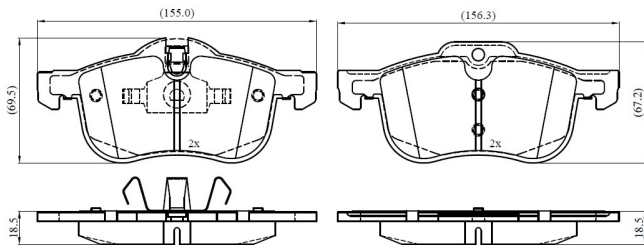

Make: MG

Model: MG ZT

Part Number: ADB03241

Vehicle Manufacturing/Engine:

ADB03241

Specifications

Fitting Position	:	Front
Model Date	:	2003-2005
Or. Caliper	:	
WVA	:	23112
FMSI	:	

Length	:	155
Width	:	69.5/67.2
Thickness	:	18.5