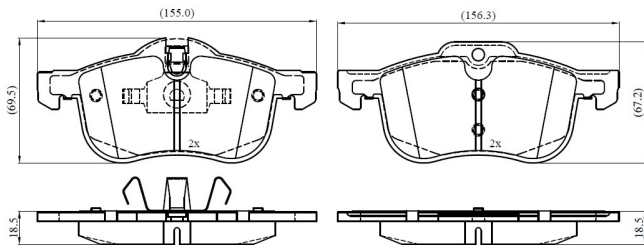

Make: MG

Model: MG ZT

Part Number: ADB03241

Vehicle Manufacturing/Engine:

ADB03241

Specifications

Fitting Position	:	Front
Model Date	:	2001-2005
Or. Caliper	:	
WVA	:	23112
FMSI	:	

Length	:	155
Width	:	69.5/67.2
Thickness	:	18.5