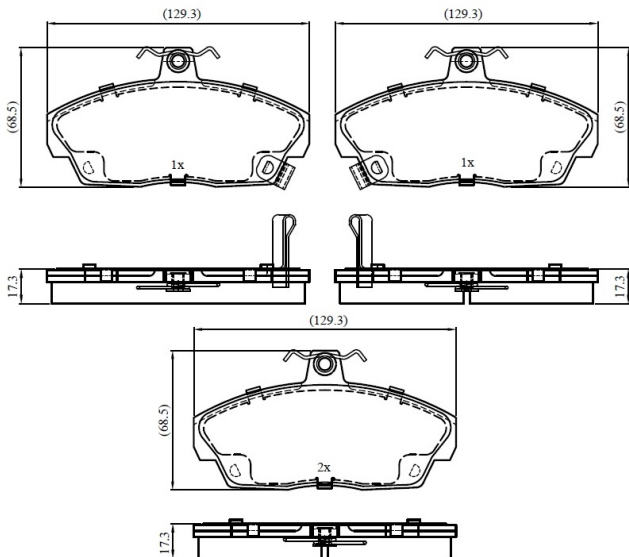

Make: MG

Model: MGR V8

Part Number: ADB33286

Vehicle Manufacturing/Engine:

ADB33286

Specifications

Fitting Position	:	Front
Model Date	:	1992-1995

Or. Caliper	:	
WVA	:	21515
FMSI	:	
Length	:	129.3
Width	:	68.5
Thickness	:	17.3