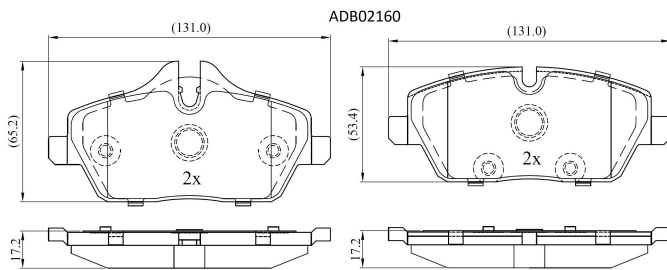

Make: MINI

Model: Cooper / Convertible

Part Number: ADB02160

Vehicle Manufacturing/Engine:

Specifications

Fitting Position	:	Front
Model Date	:	03/10-
Or. Caliper	:	
WVA	:	2,39,15,23,916
FMSI	:	
Length	:	131
Width	:	65.20/53.20

Thickness : 17.2