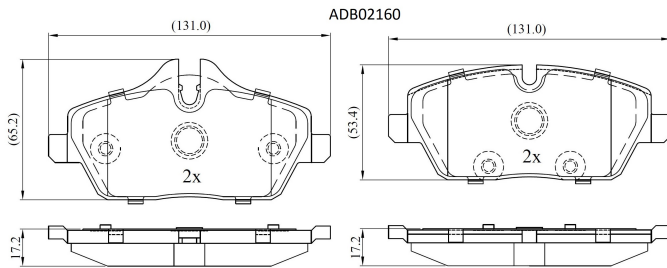

Make: MINI

Model: MINI CLUBMAN - Cooper D

Part Number: ADB02160

Vehicle Manufacturing/Engine:

Specifications

Fitting Position	:	Front
Model Date	:	10/07-
Or. Caliper	:	Lucas
WVA	:	23915, 23916
FMSI	:	
Length	:	131
Width	:	65.2/53.4

Thickness : 17.2