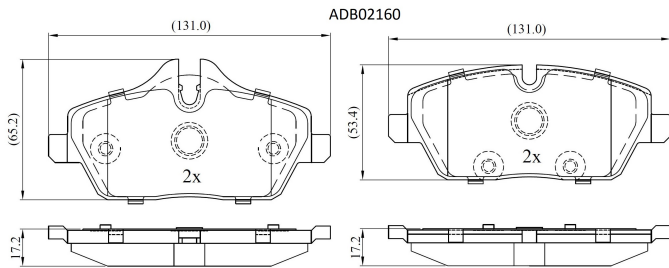

Make: MINI

Model: MINI CLUBMAN - Cooper

Part Number: ADB02160

Vehicle Manufacturing/Engine:

Specifications

Fitting Position	:	Front
Model Date	:	03/10-
Or. Caliper	:	Lucas
WVA	:	23915, 23916
FMSI	:	
Length	:	131
Width	:	65.2/53.4

Thickness : 17.2