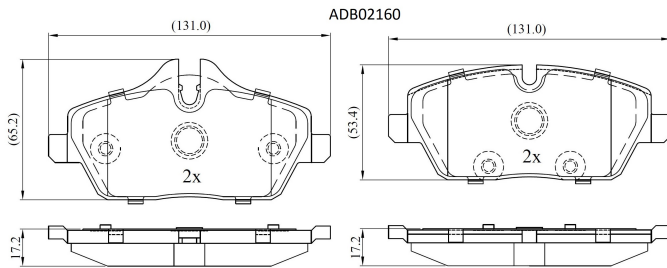

Make: MINI

Model: MINI CLUBMAN - One D

Part Number: ADB02160

Vehicle Manufacturing/Engine:

Specifications

Fitting Position	:	Front
Model Date	:	03/10-
Or. Caliper	:	Lucas
WVA	:	23915, 23916
FMSI	:	
Length	:	131
Width	:	65.2/53.4

Thickness

:

17.2