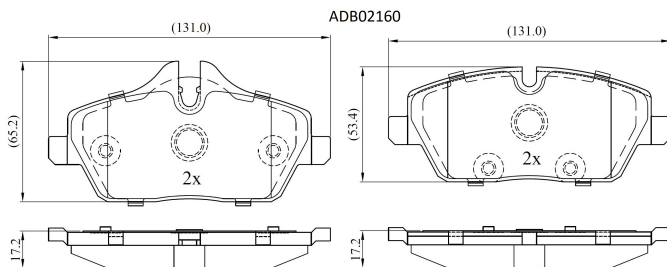

Make: MINI

Model: MINI - Cooper, Cooper S, Cooper D

Part Number: ADB02160

Vehicle Manufacturing/Engine:

Specifications

Fitting Position	:	Front
Model Date	:	12/13-
Or. Caliper	:	Lucas
WVA	:	23915, 23916
FMSI	:	
Length	:	131
Width	:	65.2/53.4

Thickness

:

17.2