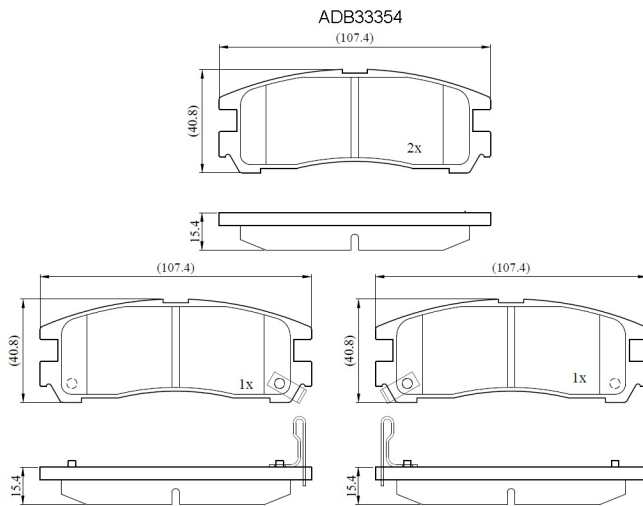

Make: MITSUBISHI

Model: 3000

Part Number: ADB33354

Vehicle Manufacturing/Engine:

Specifications

Fitting Position	:	Rear
Model Date	:	91-99
Or. Caliper	:	

WVA	:	
FMSI	:	7272-D383
Length	:	107.4
Width	:	40.8
Thickness	:	15.4