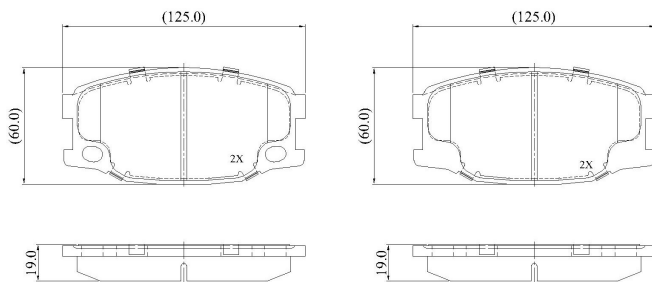

Make: MITSUBISHI

Model: Canter 63

Part Number: ADB01088

Vehicle Manufacturing/Engine:

ADB01088

Specifications

Fitting Position	:	Front
Model Date	:	01/99->
Or. Caliper	:	Sumitomo
WVA	:	29242/29243
FMSI	:	

Length	:	125
Width	:	60
Thickness	:	19