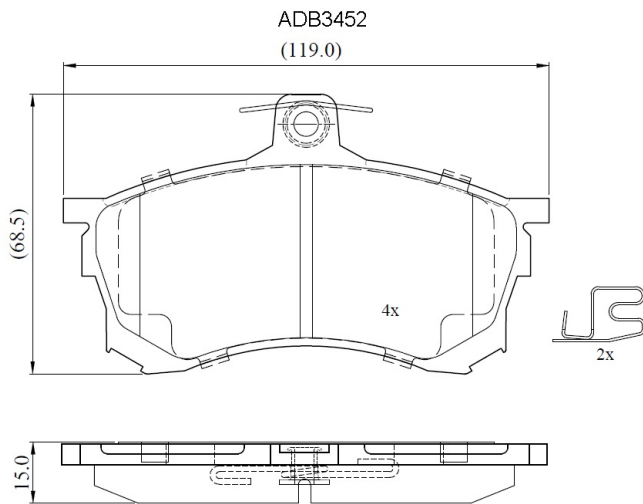

Make: MITSUBISHI

Model: Carisma

Part Number: ADB3452

Vehicle Manufacturing/Engine:

Specifications

Fitting Position	:	Front
Model Date	:	01/96-06/99
Or. Caliper	:	Lucas

WVA	:	23080
FMSI	:	
Length	:	119
Width	:	68.5
Thickness	:	15