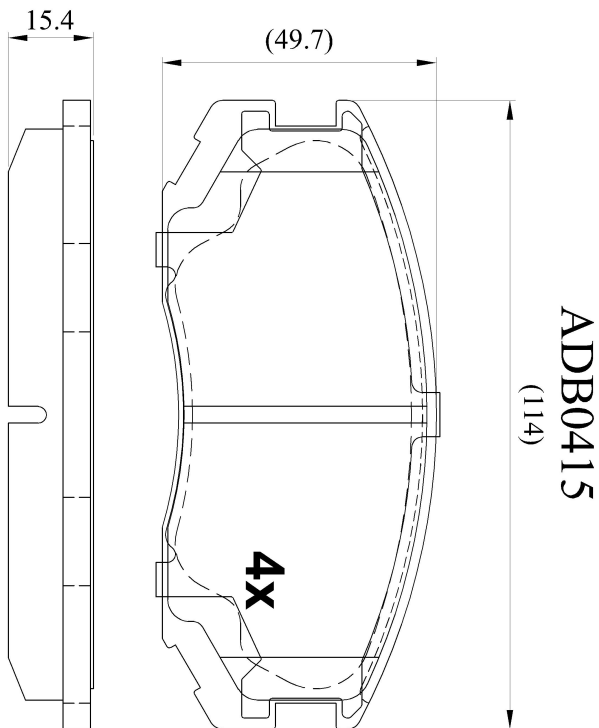

Make: MITSUBISHI

Model: Colt/ Mirage (92-96)

Part Number: ADB0415

Vehicle Manufacturing/Engine:

Specifications

Fitting Position	:	Front
Model Date	:	01/92-03/96
Or. Caliper	:	Sumitomo
WVA	:	21650
FMSI	:	
Length	:	114
Width	:	49.8
Thickness	:	15