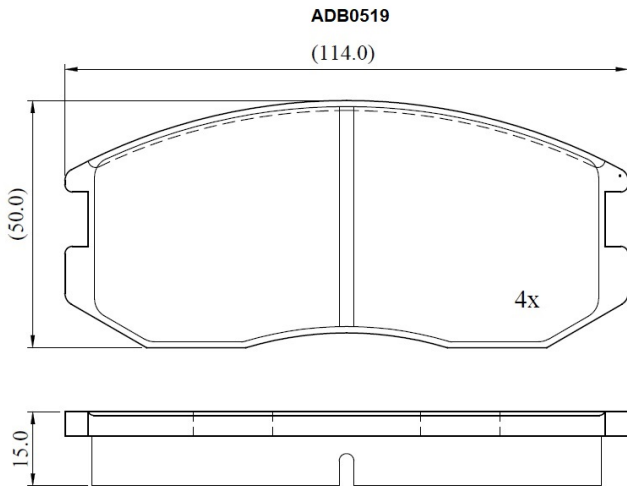

Make: MITSUBISHI

Model: Colt/ Mirage (92-96)

Part Number: ADB0519

Vehicle Manufacturing/Engine:

Specifications

Fitting Position	:	Front
Model Date	:	01/92-03/96
Or. Caliper	:	Sumitomo

WVA	:	21650
FMSI	:	
Length	:	114
Width	:	50.2
Thickness	:	15