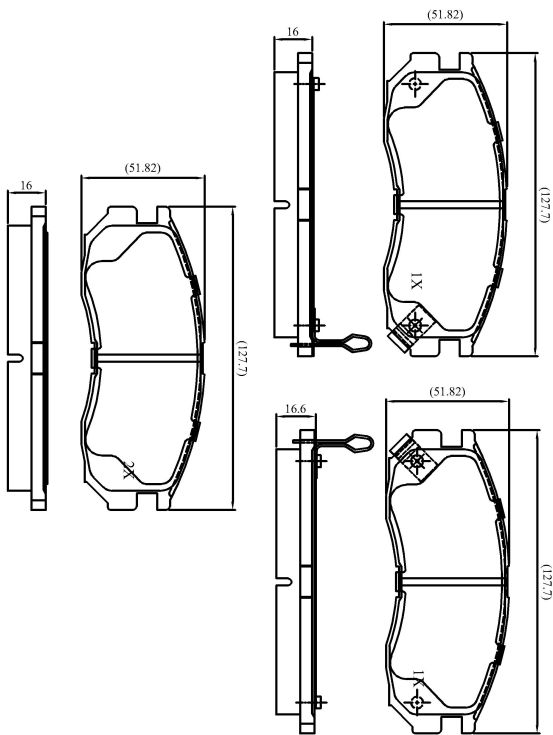

Make: MITSUBISHI

Model: Colt/ Mirage (92-96)

Part Number: ADB3363

Vehicle Manufacturing/Engine:

Specifications

Fitting Position	:	Front
Model Date	:	01/92-03/96
Or. Caliper	:	Sumitomo
WVA	:	21647
FMSI	:	
Length	:	127.7
Width	:	52
Thickness	:	16