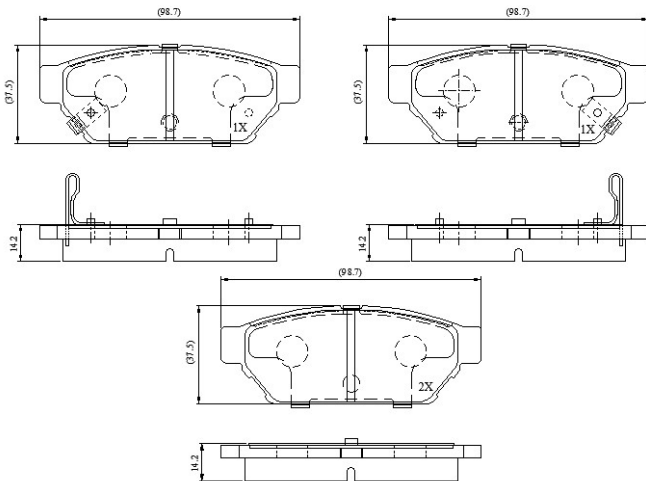

Make: MITSUBISHI

Model: Colt/ Mirage (92-96)

Part Number: ADB3405

Vehicle Manufacturing/Engine:

ADB3405

Specifications

Fitting Position	:	Rear
Model Date	:	01/92-03/96
Or. Caliper	:	Akebono

WVA	:	21873
FMSI	:	
Length	:	98.7
Width	:	37.5
Thickness	:	14.2