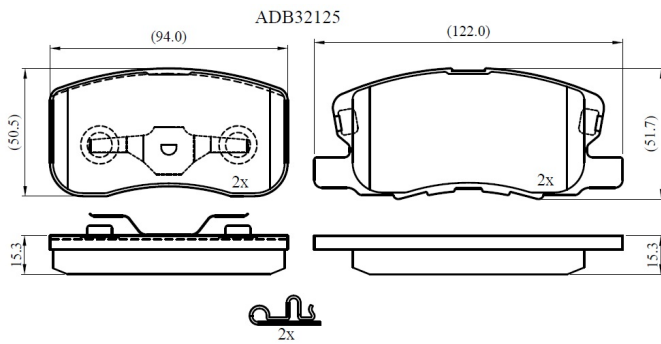

Make: MITSUBISHI

Model: Colt

Part Number: ADB32125

Vehicle Manufacturing/Engine:

Specifications

Fitting Position	:	Front
Model Date	:	2005-
Or. Caliper	:	
WVA	:	
FMSI	:	
Length	:	94/122

Width	:	50.5/51.7
Thickness	:	15.3