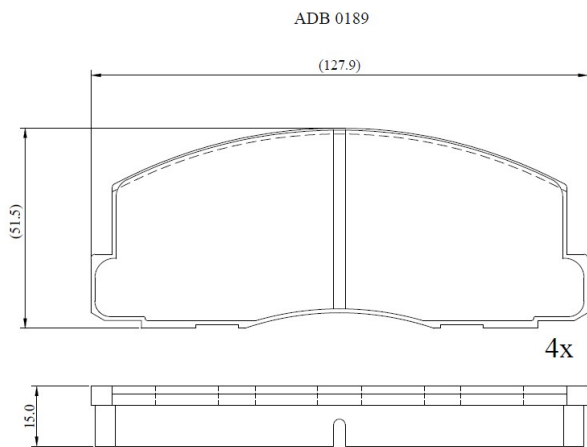

Make: MITSUBISHI

Model: Cordia

Part Number: ADB0189

Vehicle Manufacturing/Engine:

Specifications

Fitting Position	:	Front
Model Date	:	01/82-08/84
Or. Caliper	:	Akebono

WVA	:	20955
FMSI	:	
Length	:	127.9
Width	:	51.5
Thickness	:	15