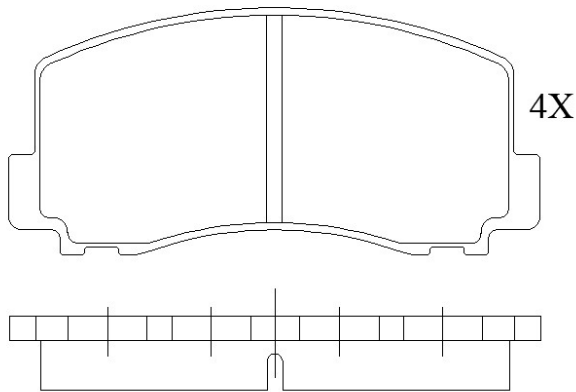

Make: MITSUBISHI

Model: Cordia

Part Number: ADB0211

Vehicle Manufacturing/Engine:

ADB0211

Specifications

Fitting Position	:	Front
Model Date	:	01/82-01/84
Or. Caliper	:	Akebono

WVA	:	20956
FMSI	:	
Length	:	107.75
Width	:	50
Thickness	:	15