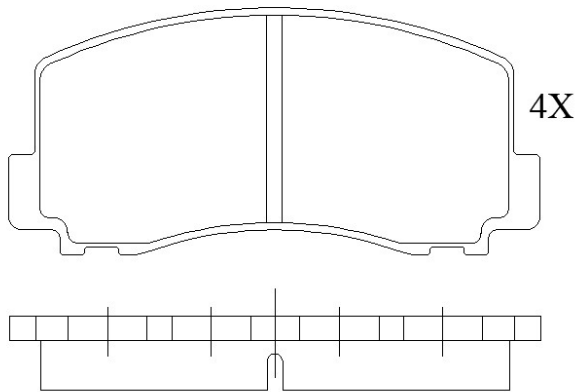

Make: MITSUBISHI

Model: Cordia

Part Number: ADB0211

Vehicle Manufacturing/Engine:

ADB0211

Specifications

Fitting Position	:	Front
Model Date	:	01/84-01/88
Or. Caliper	:	Akebono

WVA	:	20956
FMSI	:	
Length	:	107.75
Width	:	50
Thickness	:	15