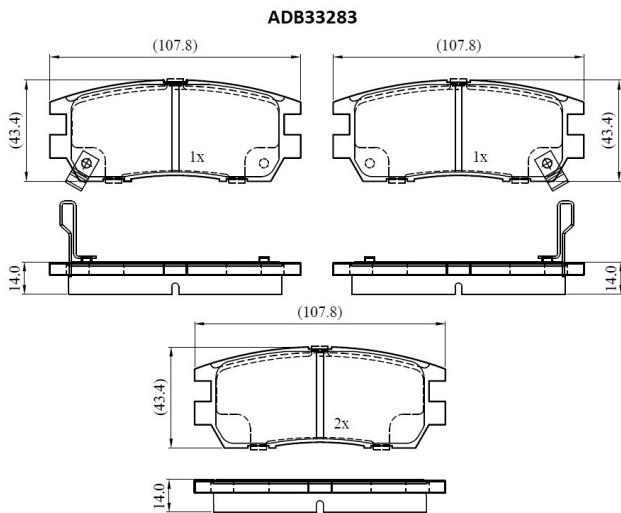

Make: MITSUBISHI

Model: DELICA / SPACE GEAR

Part Number: ADB33283

Vehicle Manufacturing/Engine:

Specifications

Fitting Position	:	Rear
Model Date	:	1994-2006
Or. Caliper	:	

WVA	:	21840
FMSI	:	
Length	:	107.8
Width	:	43.4
Thickness	:	14