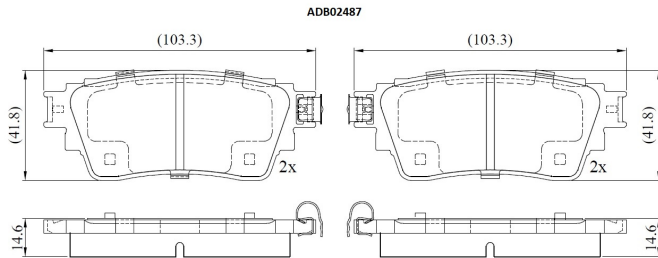

Make: MITSUBISHI

Model: ECLIPSE CROSS

Part Number: ADB02487

Vehicle Manufacturing/Engine:

Specifications

Fitting Position	:	Rear
Model Date	:	2017-
Or. Caliper	:	
WVA	:	
FMSI	:	
Length	:	103.6
Width	:	41.8

Thickness

:

14