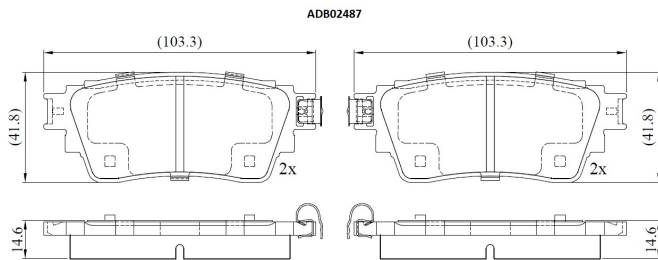

Make: MITSUBISHI

Model: ECLIPSE CROSS

Part Number: ADB02487

Vehicle Manufacturing/Engine:

Specifications

Fitting Position	:	Rear
Model Date	:	2019-
Or. Caliper	:	
WVA	:	
FMSI	:	
Length	:	103.6
Width	:	41.8

Thickness

:

14