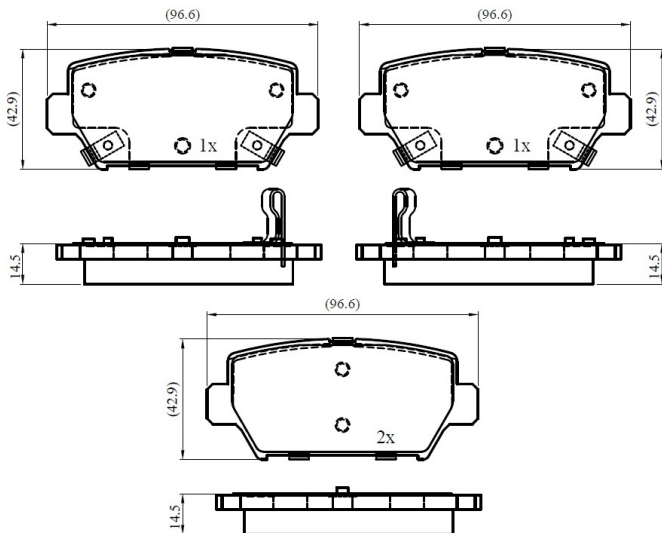

Make: MITSUBISHI

Model: ECLIPSE CROSS

Part Number: ADB33004

Vehicle Manufacturing/Engine:

ADB33004

Specifications

Fitting Position	:	Rear
Model Date	:	2017-

Or. Caliper	:	
WVA	:	22994
FMSI	:	
Length	:	96.9
Width	:	42.9
Thickness	:	14.6