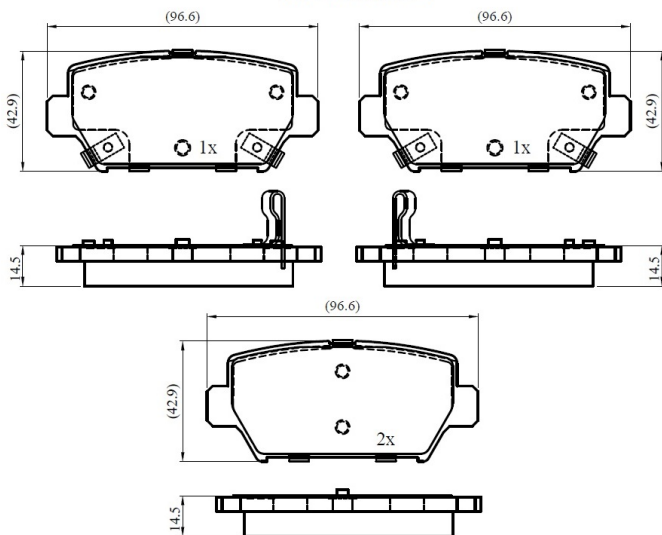

Make: MITSUBISHI

Model: ECLIPSE CROSS

Part Number: ADB33004

Vehicle Manufacturing/Engine:

ADB33004

Specifications

| | | |
|-------------------------|---|-------|
| Fitting Position | : | Rear |
| Model Date | : | 2017- |

| | | |
|--------------------|---|-------|
| Or. Caliper | : | |
| WVA | : | 22994 |
| FMSI | : | |
| Length | : | 96.9 |
| Width | : | 42.9 |
| Thickness | : | 14.6 |