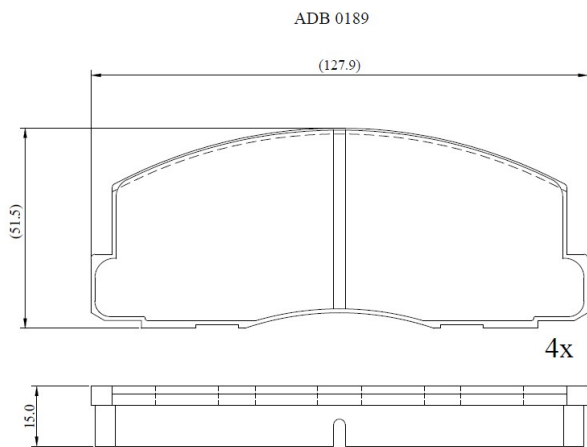

Make: MITSUBISHI

Model: Eclipse

Part Number: ADB0189

Vehicle Manufacturing/Engine:

Specifications

Fitting Position	:	Front
Model Date	:	04/89-01/93
Or. Caliper	:	Akebono

WVA	:	20955
FMSI	:	
Length	:	127.9
Width	:	51.5
Thickness	:	15