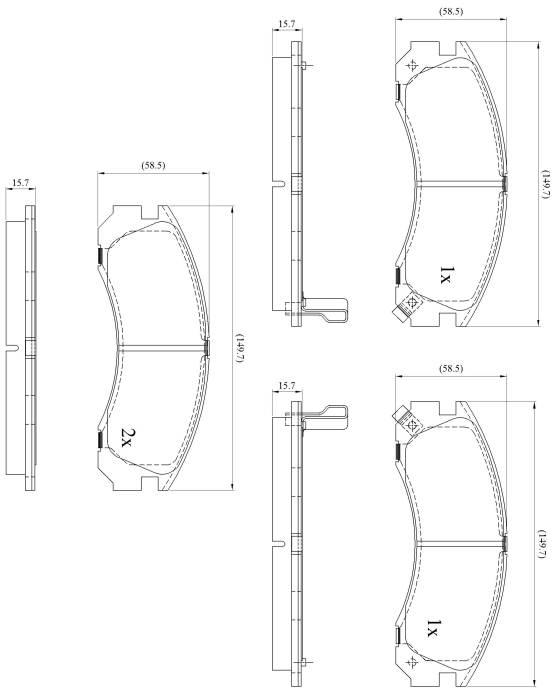

Make: MITSUBISHI

Model: FTO

Part Number: ADB3234

Vehicle Manufacturing/Engine:

ADB3234

Specifications

Fitting Position	:	Front
Model Date	:	05/99->
Or. Caliper	:	Sumitomo
WVA	:	21769
FMSI	:	
Length	:	149.7
Width	:	58.5
Thickness	:	15.7