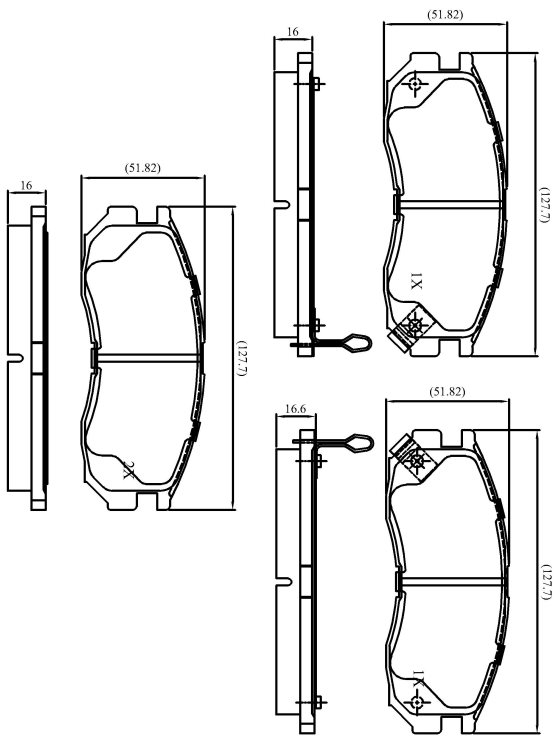

Make: MITSUBISHI

Model: FTO

Part Number: ADB3363

Vehicle Manufacturing/Engine:

ADB3363

Specifications

Fitting Position	:	Front
Model Date	:	05/99->
Or. Caliper	:	Sumitomo
WVA	:	21647
FMSI	:	
Length	:	127.7
Width	:	52
Thickness	:	16