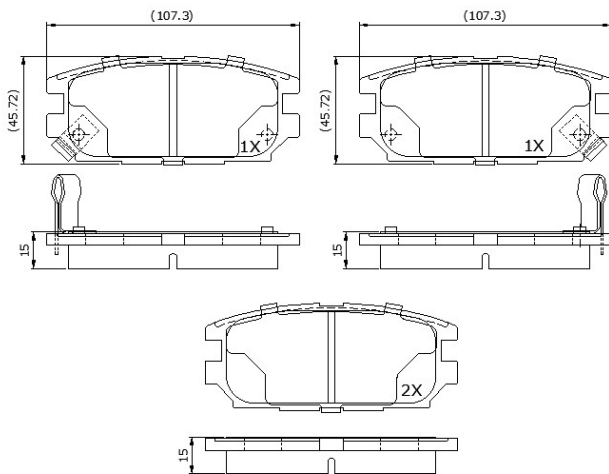

Make: MITSUBISHI

Model: FTO

Part Number: ADB3496

Vehicle Manufacturing/Engine:

ADB3496

Specifications

| | | |
|-------------------------|---|---------|
| Fitting Position | : | Rear |
| Model Date | : | 05/99-> |
| Or. Caliper | : | Akebono |

| | | |
|------------------|---|-------|
| WVA | : | 23373 |
| FMSI | : | |
| Length | : | 107.3 |
| Width | : | 45.5 |
| Thickness | : | 15 |