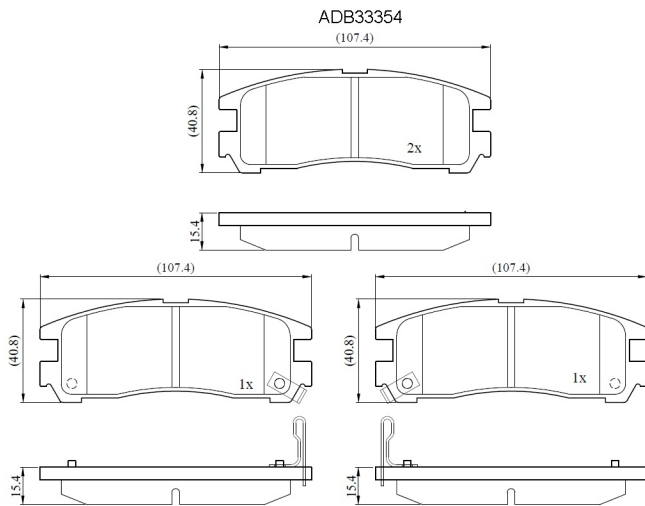

Make: MITSUBISHI

Model: Gal. Sigma

Part Number: ADB33354

Vehicle Manufacturing/Engine:

Specifications

Fitting Position	:	Rear
Model Date	:	88-90
Or. Caliper	:	

WVA	:	
FMSI	:	7272-D383
Length	:	107.4
Width	:	40.8
Thickness	:	15.4