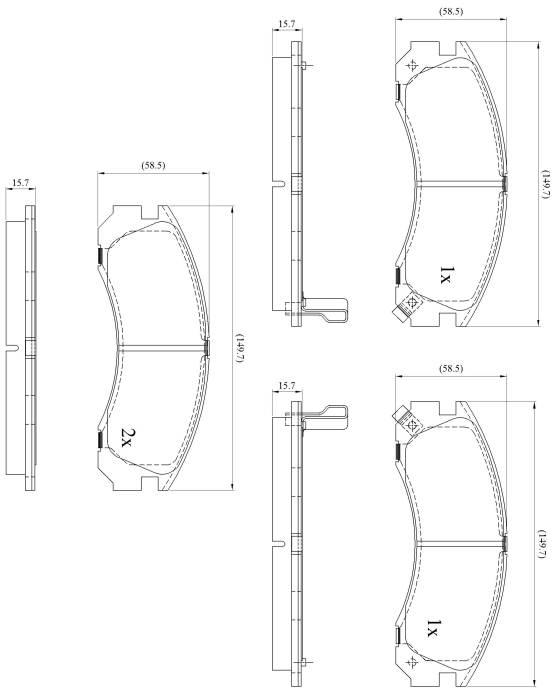

Make: MITSUBISHI

Model: Galant (03/93->04/97)

Part Number: ADB3234

Vehicle Manufacturing/Engine:

ADB3234

Specifications

Fitting Position	:	Front
Model Date	:	03/93-04/97
Or. Caliper	:	Sumitomo
WVA	:	21769
FMSI	:	
Length	:	149.7
Width	:	58.5
Thickness	:	15.7