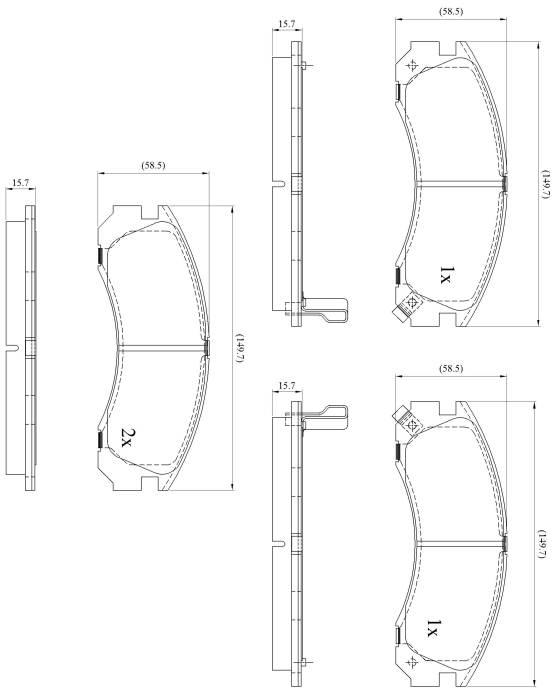

Make: MITSUBISHI

Model: Galant (03/93->04/97)

Part Number: ADB3234

Vehicle Manufacturing/Engine:

ADB3234

Specifications

Fitting Position	:	Front
Model Date	:	03/93-04/97
Or. Caliper	:	Akebono
WVA	:	21769
FMSI	:	
Length	:	149.7
Width	:	58.5
Thickness	:	15.7