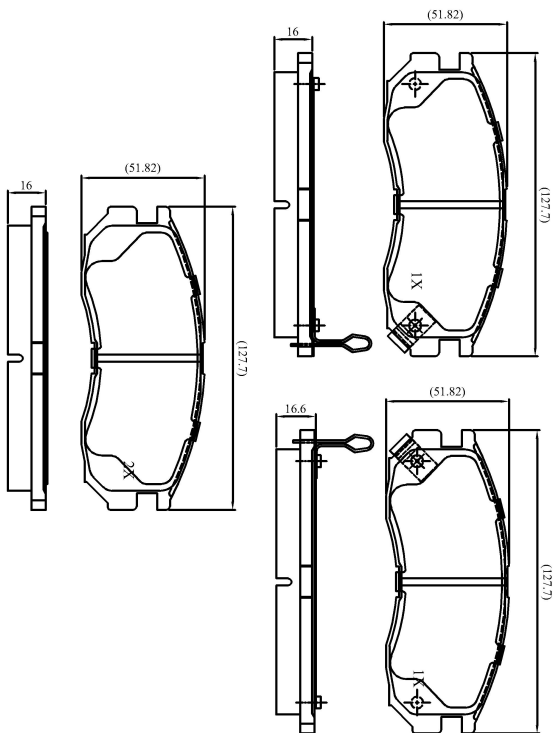

Make: MITSUBISHI

Model: Galant (03/93->04/97)

Part Number: ADB3363

Vehicle Manufacturing/Engine:

Specifications

Fitting Position	:	Front
Model Date	:	03/93-04/97
Or. Caliper	:	Sumitomo
WVA	:	21647
FMSI	:	
Length	:	127.7
Width	:	52
Thickness	:	16