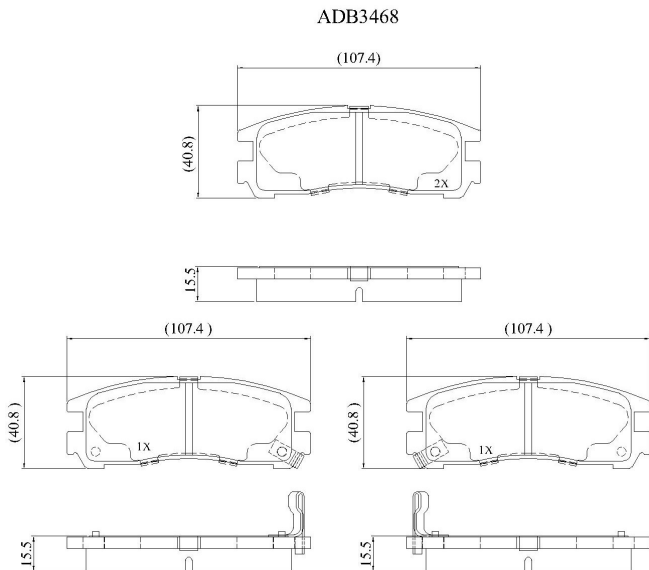

Make: MITSUBISHI

Model: Galant (03/93->04/97)

Part Number: ADB3468

Vehicle Manufacturing/Engine:

Specifications

Fitting Position	:	Rear
Model Date	:	03/93-04/97

Or. Caliper	:	Akebono
WVA	:	21708
FMSI	:	
Length	:	107.4
Width	:	40.8
Thickness	:	15.5