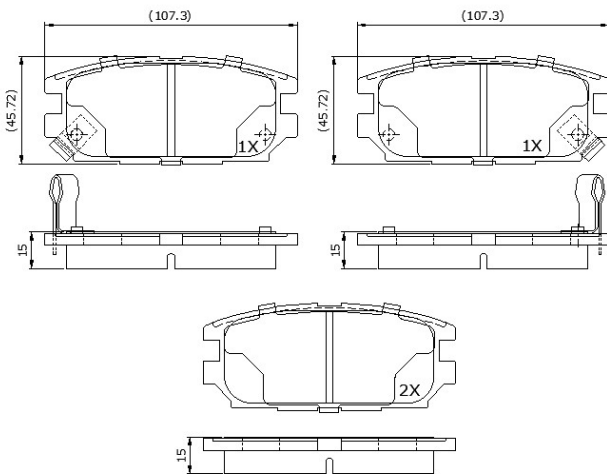

Make: MITSUBISHI

Model: Galant (03/93->04/97)

Part Number: ADB3496

Vehicle Manufacturing/Engine:

ADB3496

Specifications

Fitting Position	:	Rear
Model Date	:	03/93-04/97
Or. Caliper	:	Akebono

WVA	:	23373
FMSI	:	
Length	:	107.3
Width	:	45.5
Thickness	:	15