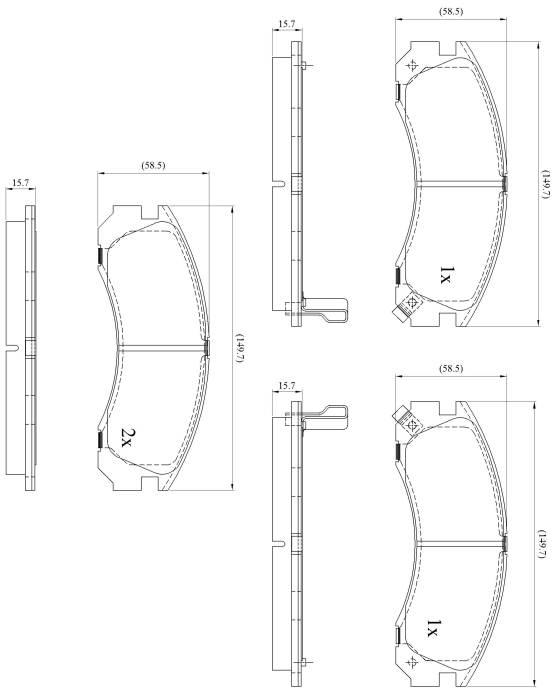

Make: MITSUBISHI

Model: Galant (04/97->)

Part Number: ADB3234

Vehicle Manufacturing/Engine:

ADB3234

Specifications

Fitting Position	:	Front
Model Date	:	08/99->
Or. Caliper	:	Akebono
WVA	:	21769
FMSI	:	
Length	:	149.7
Width	:	58.5
Thickness	:	15.7